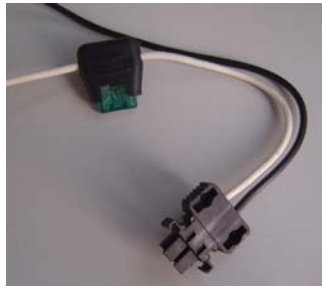

Terminal configurations

M5、 M6 or M8
(Button Terminal)

APW
(Marine Dual Terminal)

DT
(AP and Stud Terminal)

AP
(Automotive Post)

M6 M
(Male Stud Terminal)

F25
(" L " Terminal)

F7
(" L " Terminal)

F2&F1
(Fasten Tab 250&187)

RB Terminal

TS Terminal

C01 Terminal

Terminal configurations

TH Terminal

S01 Terminal

PL Terminal

CQ Terminal

Notes: Other accessories such as battery connector or adaptors see battery accessories.